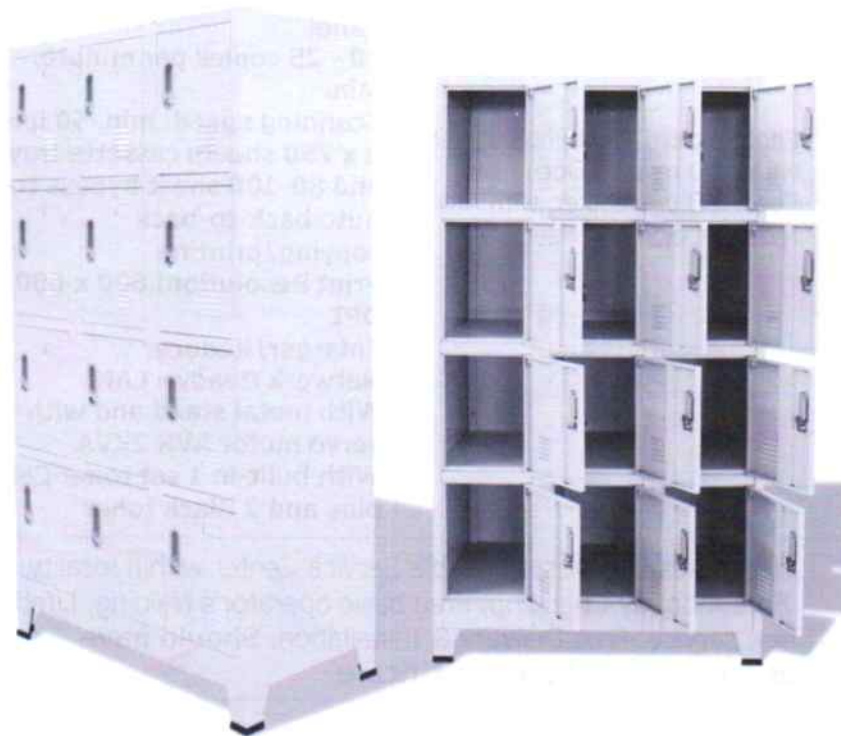

2ND floor

L-143 CM
H-47 INCHES

L-142 CM
H-47 INCHES

2nd floor

L-134 CM
H-47 INCHES

L-132 CM
H- 47 INCHES

2nd floor

L-134 CM
H-47 INCHES

L-132 CM
H-47 INCHES

2nd floor

2nd floor

2nd floor

2. Steel Cabinet

Note: Steel Cabinet, 8 doors (4 upper glass door and 4 non-transparent door) with divider and Locks and keys, Dimensions: W 1.5ft x H 8ft x L 6ft, Upper: Sliding Glass door on both sides with 2 layers, lower: 4 Swing Doors, 3 layers

3. Mono bloc Chair

Note: Blue color, standard size design chair (shown above), heavy duty

4. Locker

Note: Steel Cabinets, steel locker, with built-in locks, Dimension: H 4ft x L 3ft x D 1.5ft, 12 doors, Powder Coated Finish