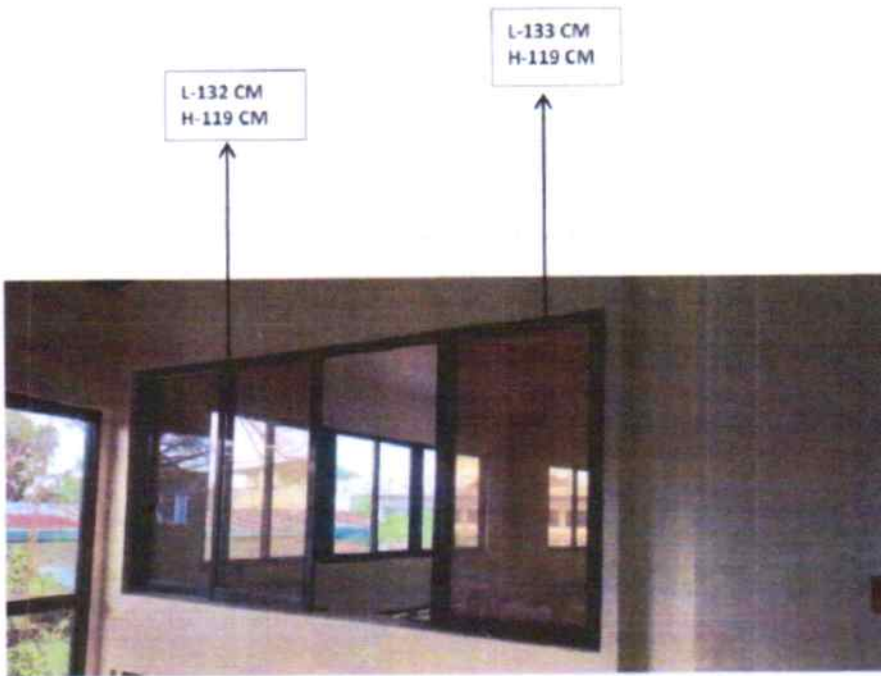

2nd floor

2. Steel Cabinet

Note: Steel Cabinet, 8 doors (4 upper glass door and 4 non-transparent door) with divider and Locks and keys, Dimensions: W 1.5ft x H 8ft x L 6ft, Upper: Sliding Glass door on both sides with 2 layers, lower: 4 Swing Doors, 3 layers