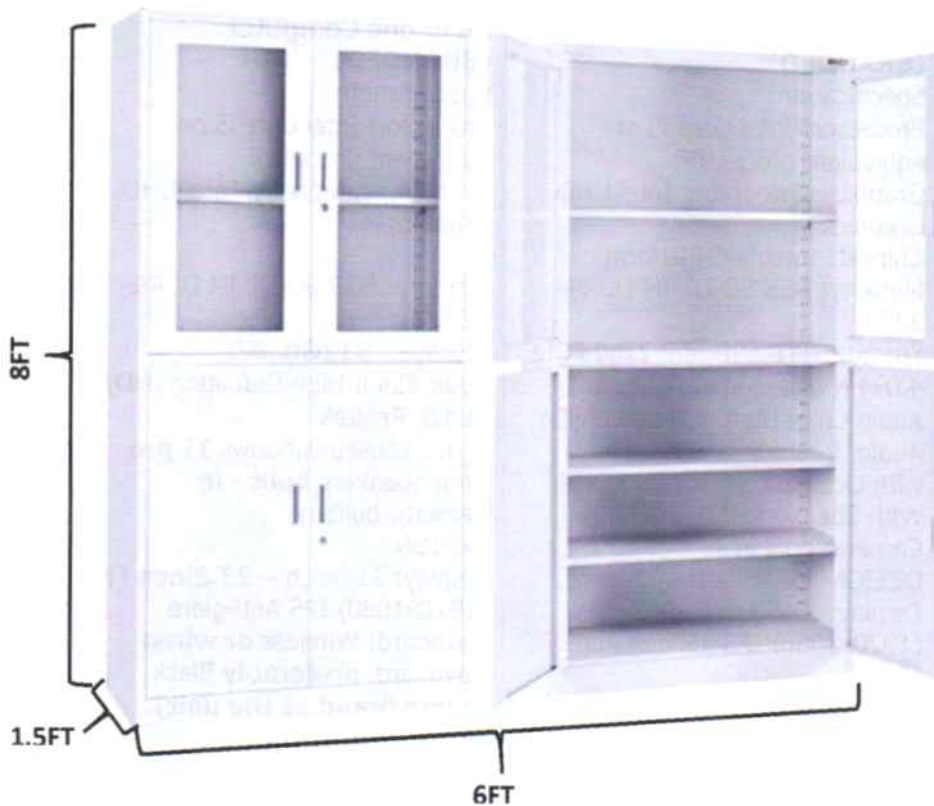

2ND floor

L-143 CM
H-47 INCHES

L-142 CM
H-47 INCHES

2nd floor

L-134 CM
H-47 INCHES

L-132 CM
H- 47 INCHES

2nd floor

L-134 CM
H-47 INCHES

L-132 CM
H-47 INCHES

2nd floor

2nd floor

2nd floor

2. Steel Cabinet

Note: Steel Cabinet, 8 doors (4 upper glass door and 4 non-transparent door) with divider and Locks and keys, Dimensions: W 1.5ft x H 8ft x L 6ft, Upper: Sliding Glass door on both sides with 2 layers, lower: 4 Swing Doors, 3 layers

3. Mono bloc Chair

Note: Blue color, standard size design chair (shown above), heavy duty

4. Locker

Note: Steel Cabinets, steel locker, with built-in locks, Dimension: H 4ft x L 3ft x D 1.5ft, 12 doors, Powder Coated Finish

5. Sofa

Note: Sofa Set - 1 x 3 seater with pillows, 2 x 1 seater with pillows, with center glass and wood table, full leather upholstered, color: light brown or beige

6. Conference Table

Note: Conference Table, rectangular type, standard size, with tempered white glass cover, with wire and built-in 6 x 2 gang universal outlet (3 outlets both sides), can be assembled and dis-assembled, Size: 4ft width x 15ft length