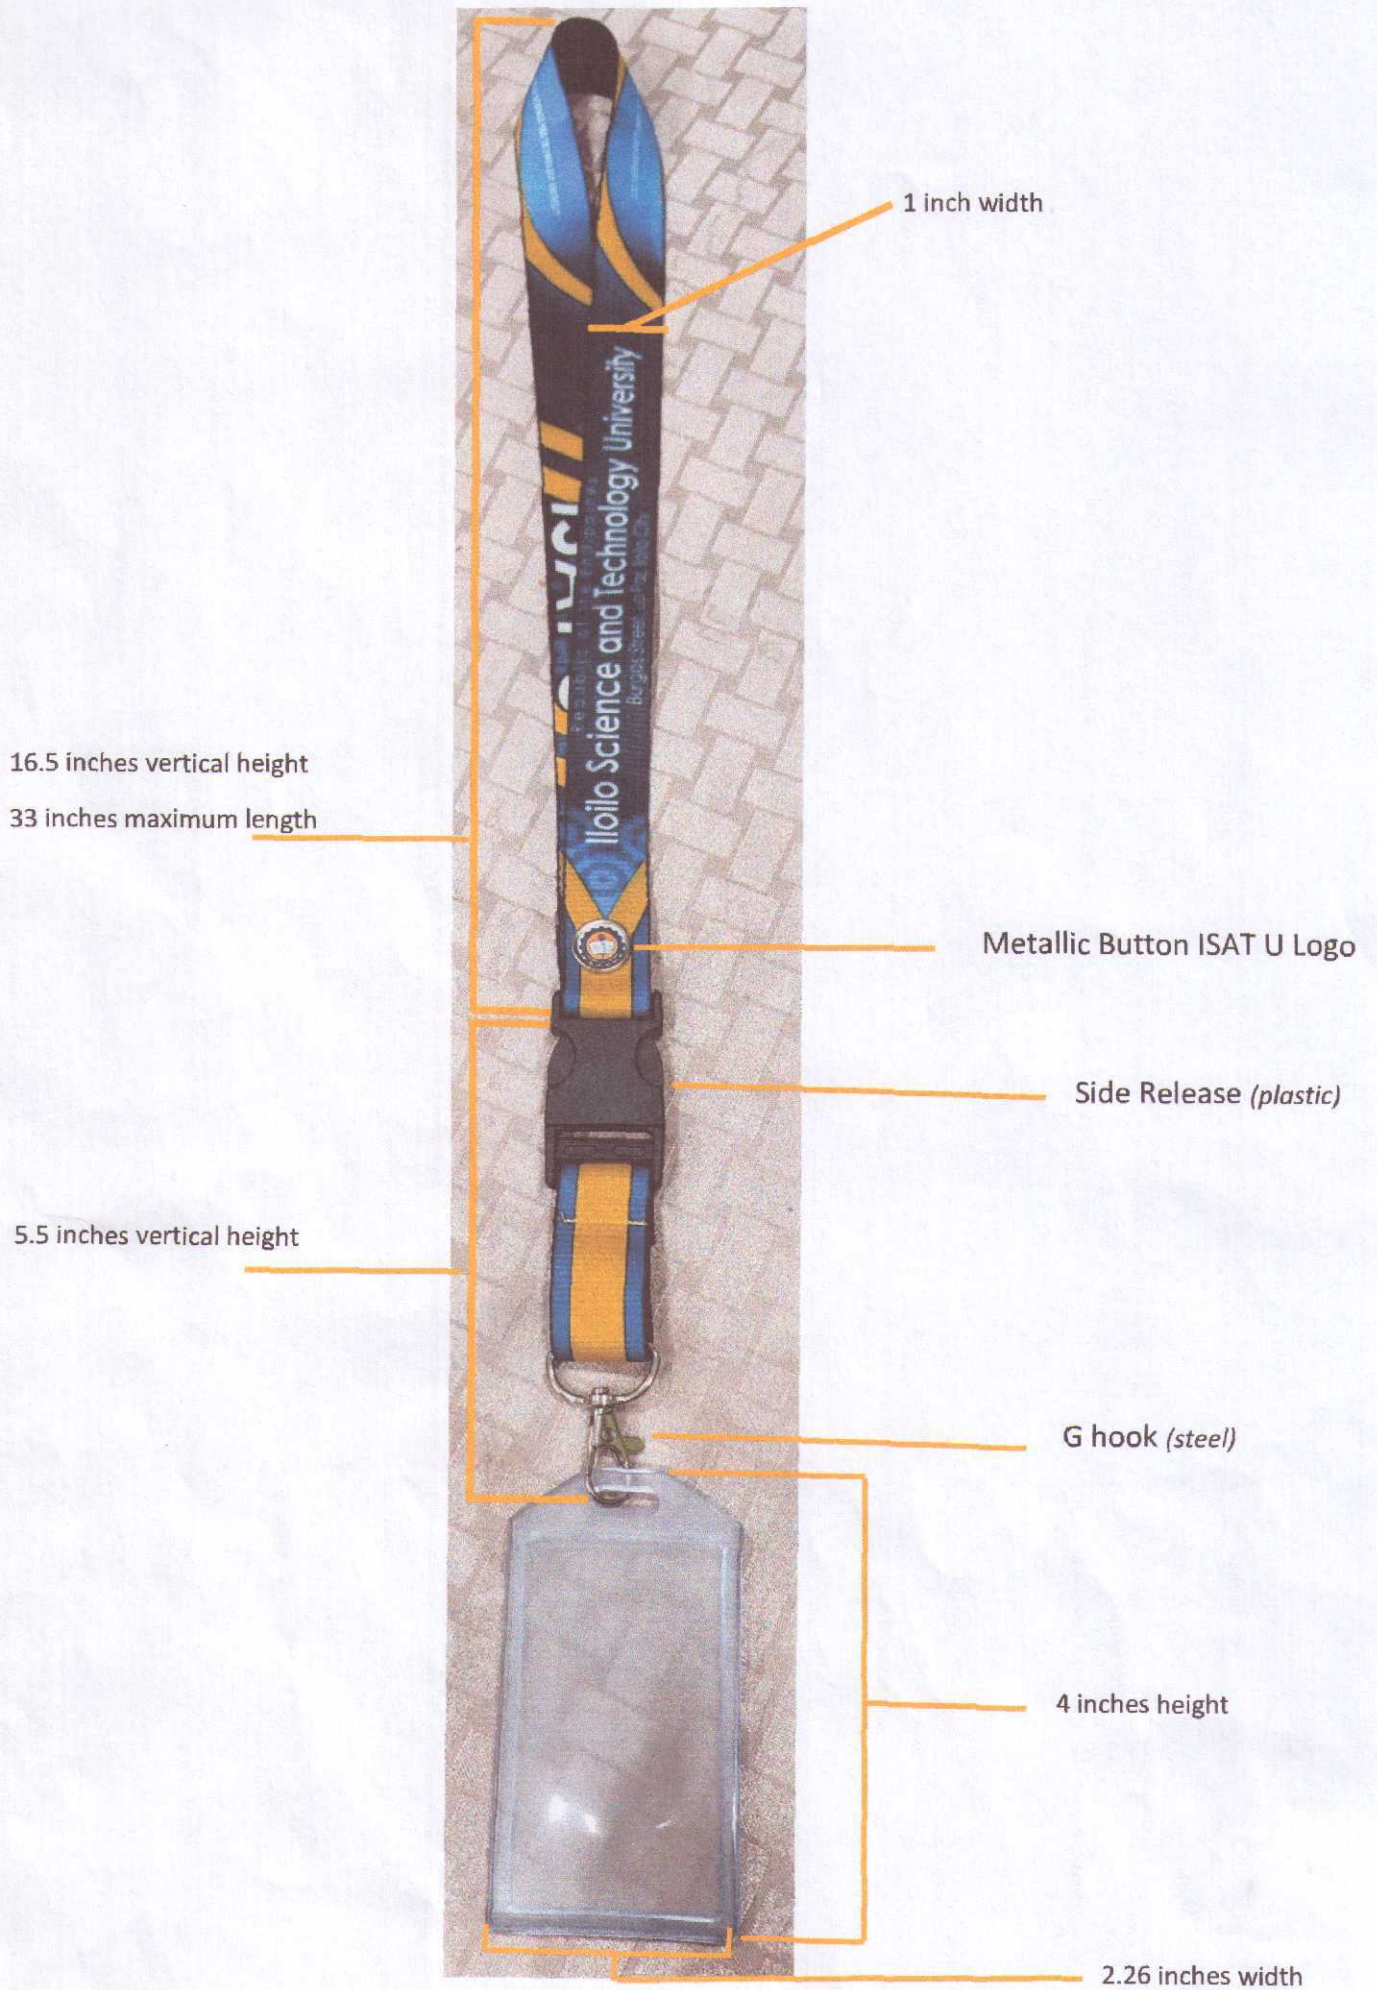

## Design 2

1 inch width

18.2 inches vertical height  
33 inches maximum length

Metallic Button (SAT U Logo)

Side Release (black)

21.8 inches vertical height

G Hook (steel)

4 inches height

1.26 inches width