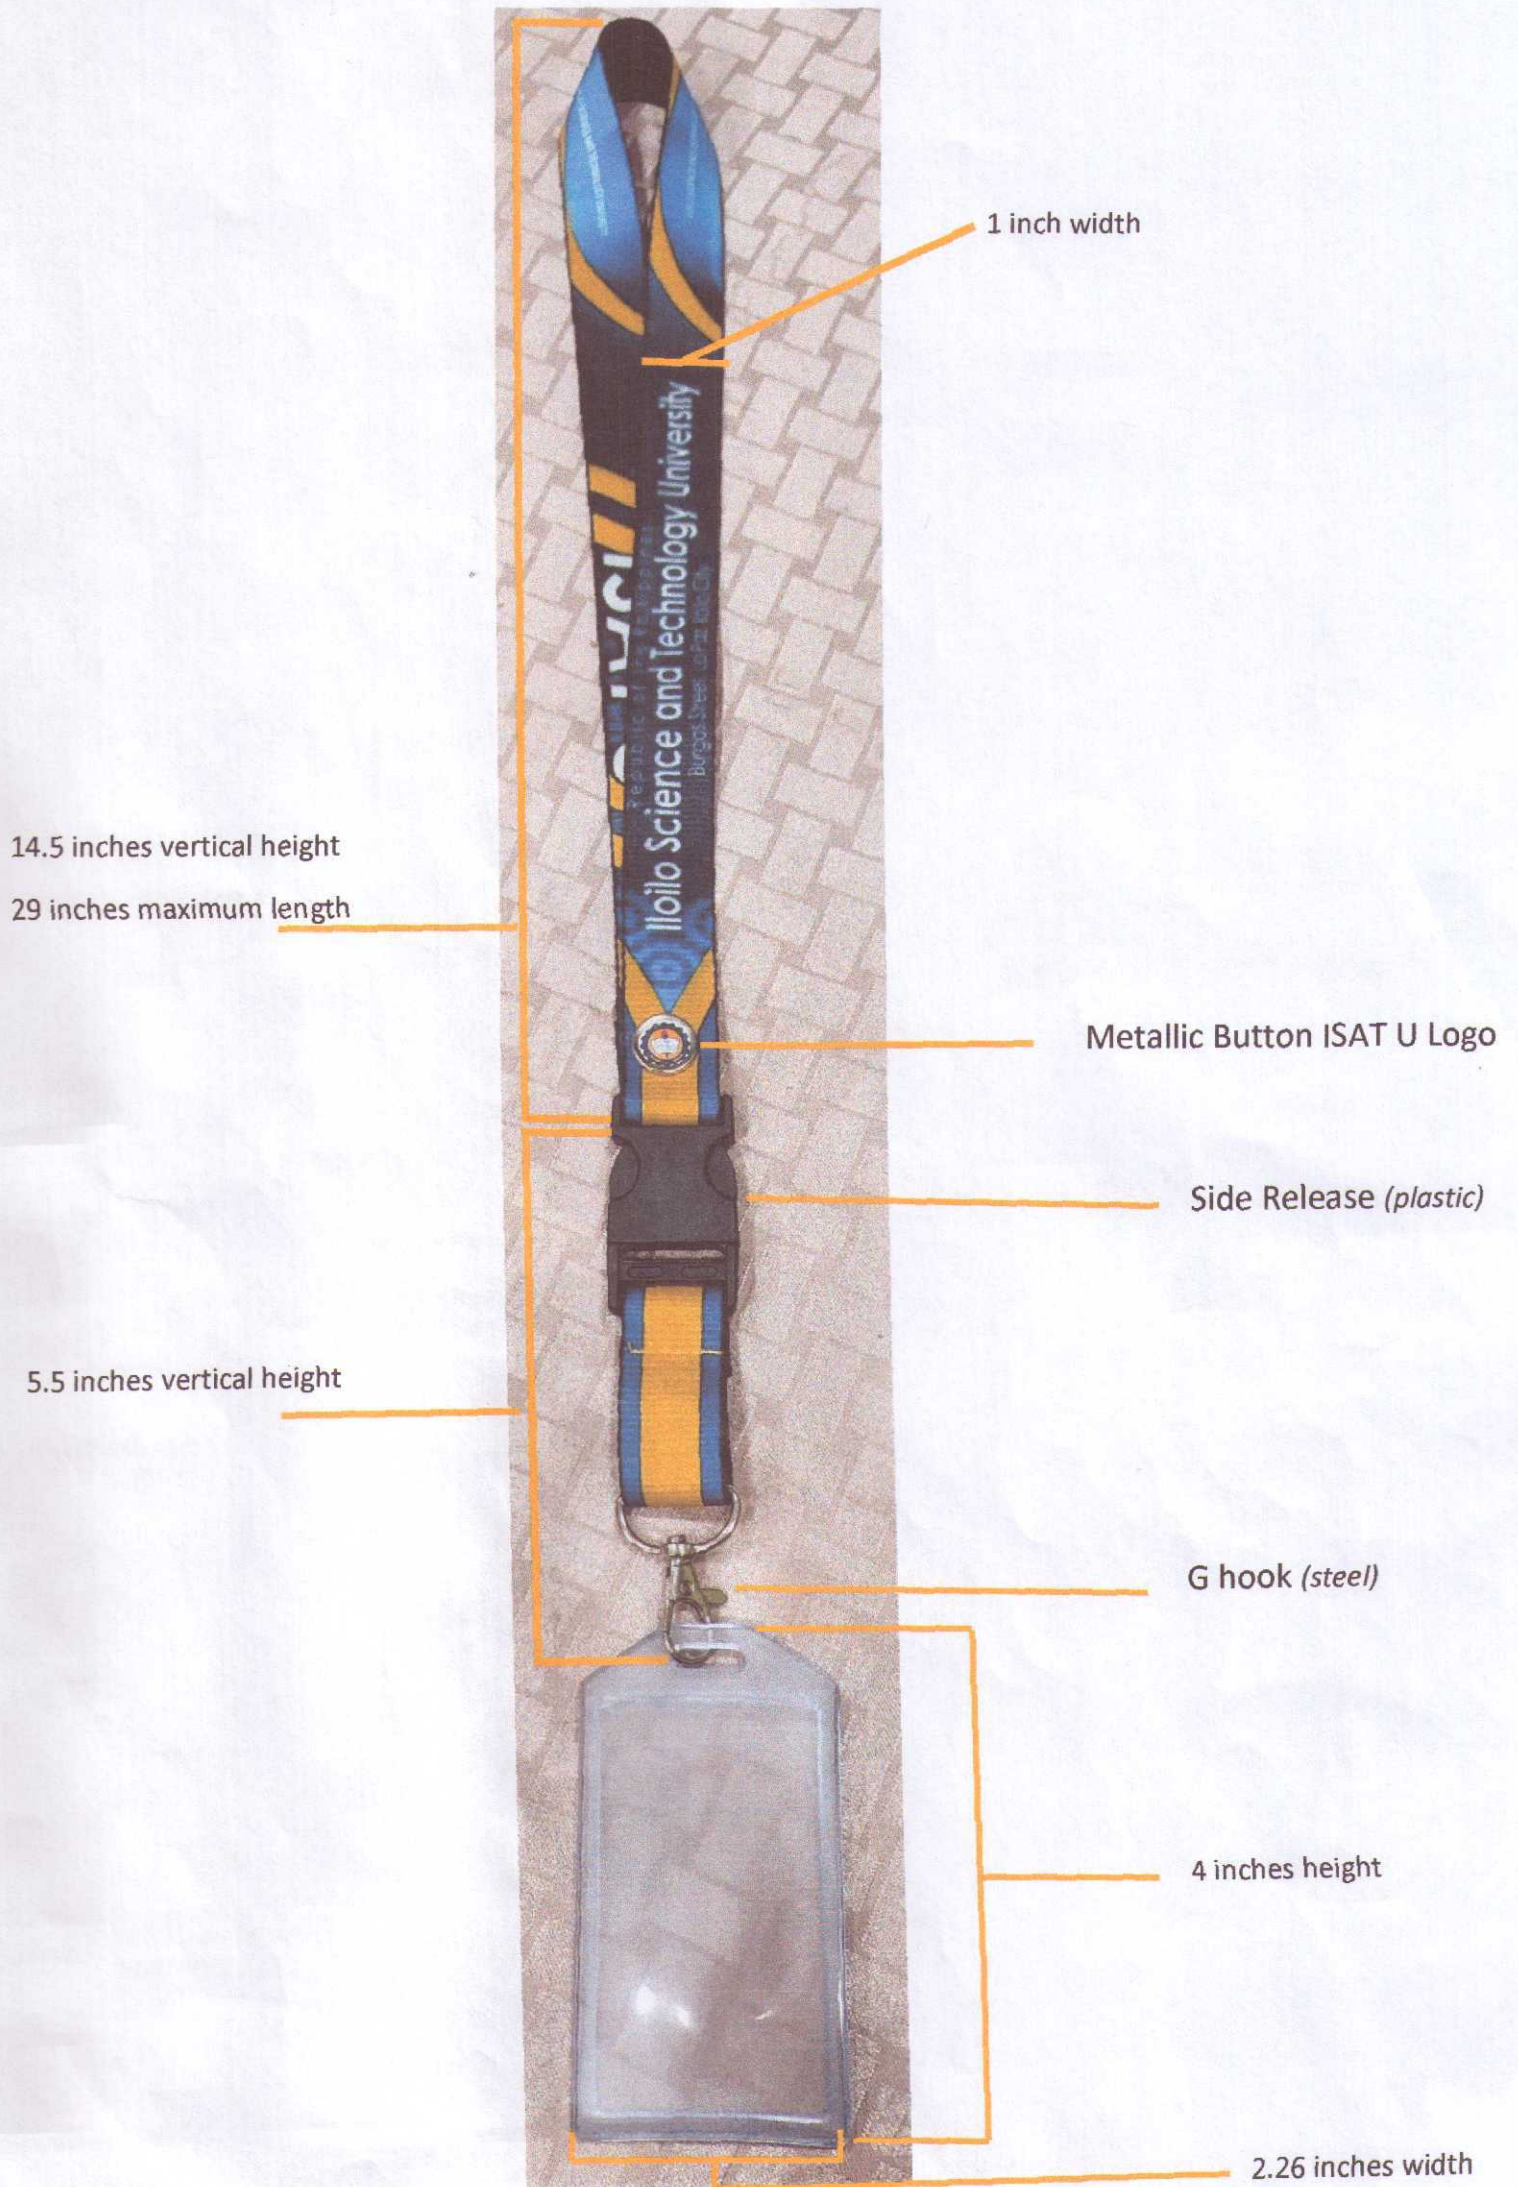

## Design 2

1 inch width

18.2 inches vertical height  
33 inches maximum length

Metallic Button (SAT U Logo)

Side Release (black)

21.8 inches vertical height

G Hook (steel)

4 inches height

1.26 inches width